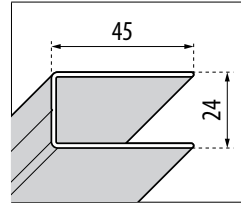

Chrome
code K

SHOWER SPACES

Dimensions		Code	Glass	Profile
Actual size	Size		1	K
(68↔71) + 37	105	KUADH268-	Clear	Chrome
(78↔81) + 37	115	KUADH278-	●	
(88↔91) + 37	125	KUADH288-	●	
(98↔101) + 37	135	KUADH298-	●	
KUADRA F				
65↔68		KUADF66-	●	
68↔71		KUADF69-	●	
71↔74		KUADF72-	●	
74↔77		KUADF75-	●	
77↔80		KUADF78-	●	
80↔83		KUADF81-	●	
83↔86		KUADF84-	●	
86↔89		KUADF87-	●	
89↔92		KUADF90-	●	
92↔95		KUADF93-	●	
95↔98		KUADF96-	●	
98↔101		KUADF99-	●	

STANDARD SUPPORT BAR (Included)

Support bar 100 cm

OVERALL DIMENSIONS FIXING PROFILES

Standard profile

Colour	Code
Chrome	P01KUHST-K
Matt Black	P01KUHST-H

OPTIONAL

SUPPORT BAR 150 CM

Finish	Code	Price
Matt White	R80GIANF15-U	
Silver	R80GIANF15-B	
Chrome	R80GIANF15-K	
Matt Black	R80GIANF15-H	

EVO FIXING SYSTEM (corner)

- 1 front bar of 180 cm
- 1 side bar of 120 cm
- 2 clamps
- 1 angular union

Finish	Code	Price
Chrome	KUADHSF-K	
Matt Black	KUADHSF-H	

EVO FIXING SYSTEM (in recess)

- 1 front bar of 180 cm
- 2 clamps