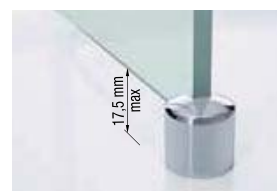

Kit is made of just the 2 joints. To be used with the 100 cm standard bar supplied

Finish	Code	Price
Chrome	R801SOFEL-K	
Matt Black	R801SOFEL-H	

SWINGING SUPPORT BAR

- 1 swinging support bar da 100/150/180 cm (sizable),
- 1 wall attachmen, 1 glass camp

Finish	Dimen-sions	Code	Price
Chrome	100	R80KUOR100-K	
Matt Black	100	R80KUOR100-H	
Chrome	150	R80KUOR150-K	
Matt Black	150	R80KUOR150-H	
Chrome	180	R80KUOR180-K	
Matt Black	180	R80KUOR180-H	

BASE LATCH INTERNAL TO THE SHOWER TRAY Ø 29 MM