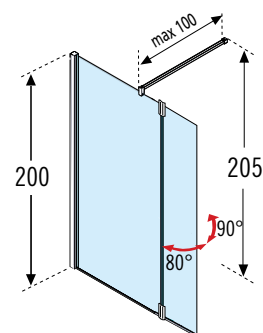

KUADRA H2

200 cm

8 mm

3 cm

SHOWER PANEL & INTEGRATED FLIPPER (8MM GLASS)
CAN ONLY BE COMBINED WITH KUADRA F SIDE PANEL

GLASS TYPE

Clear
code 1

PROFILE COLOURS

Chrome
code K

SHOWER SPACES

Dimensions		Code	Glass	Profile
Actual size	Size		1	K
(68↔71) + 37	105	KUADH268-	Clear	Chrome
(78↔81) + 37	115	KUADH278-	●	
(88↔91) + 37	125	KUADH288-	●	
(98↔101) + 37	135	KUADH298-	●	
KUADRA F				
65↔68		KUADF66-	●	
68↔71		KUADF69-	●	
71↔74		KUADF72-	●	
74↔77		KUADF75-	●	
77↔80		KUADF78-	●	
80↔83		KUADF81-	●	
83↔86		KUADF84-	●	
86↔89		KUADF87-	●	
89↔92		KUADF90-	●	
92↔95		KUADF93-	●	
95↔98		KUADF96-	●	
98↔101		KUADF99-	●	