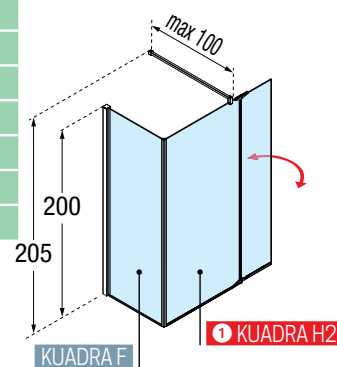

KUADRA H2

200 cm

8 mm

3 cm

SHOWER PANEL & INTEGRATED FLIPPER (8MM GLASS)
CAN ONLY BE COMBINED WITH KUADRA F SIDE PANEL

GLASS TYPE

Clear
code 1

PROFILE COLOURS

Chrome
code K

SHOWER SPACES

Dimensions		Code	Glass	Profile
Actual size	Size		1	K
(68↔71) + 37	105	KUADH268-	Clear	Chrome
(78↔81) + 37	115	KUADH278-	●	
(88↔91) + 37	125	KUADH288-	●	
(98↔101) + 37	135	KUADH298-	●	
KUADRA F				
65↔68		KUADF66-	●	
68↔71		KUADF69-	●	
71↔74		KUADF72-	●	
74↔77		KUADF75-	●	
77↔80		KUADF78-	●	
80↔83		KUADF81-	●	
83↔86		KUADF84-	●	
86↔89		KUADF87-	●	
89↔92		KUADF90-	●	
92↔95		KUADF93-	●	
95↔98		KUADF96-	●	
98↔101		KUADF99-	●	