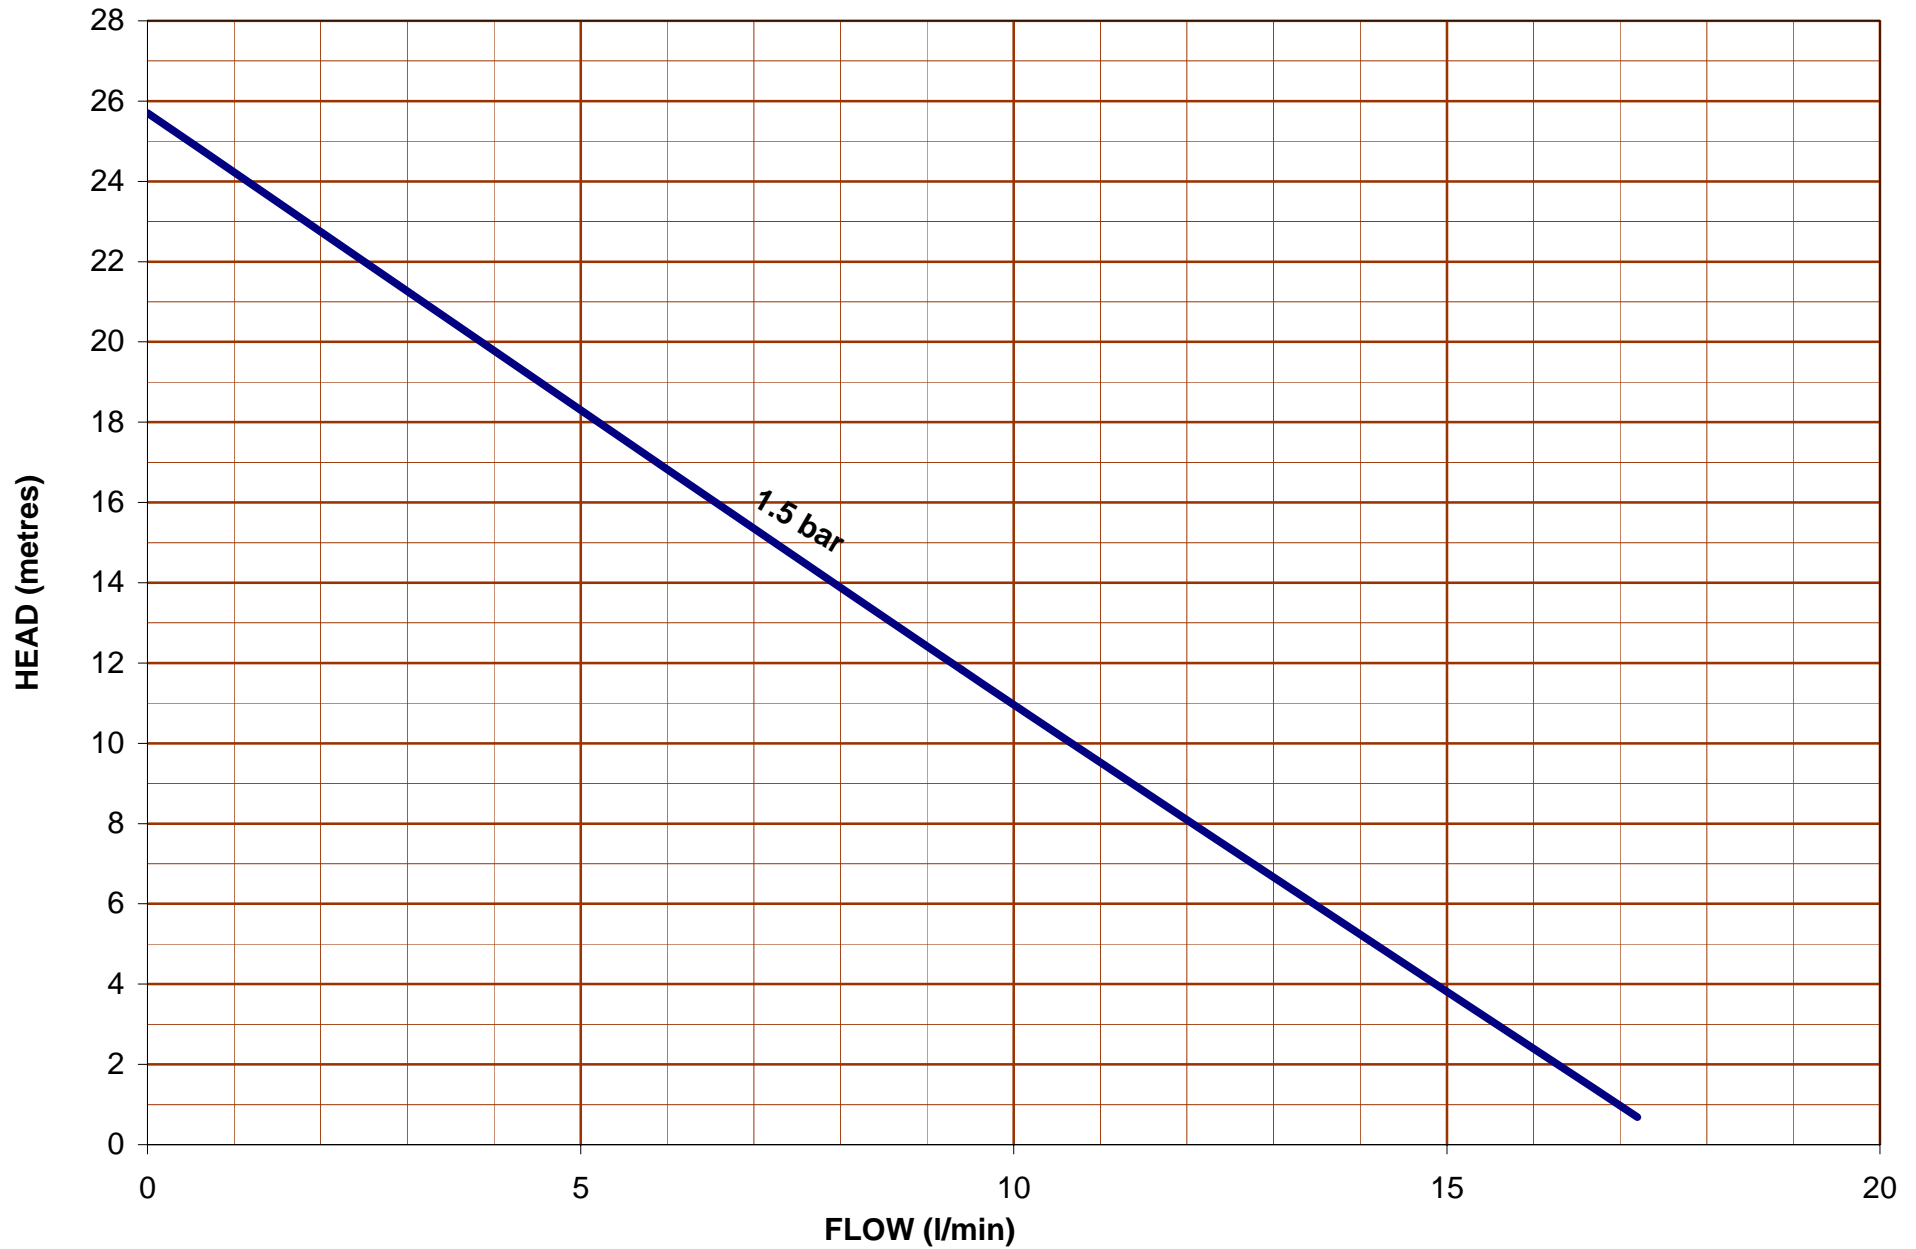

SHOWERMATE POSITIVE SINGLE (230/1/50)

Stuart Turner Ltd reserve the right to amend the document or product specifications in line with it's policy of continuous development

Stuart Turner Ltd own the copyright within this document. The document may be printed as much as reasonable for private purposes. The document must not be modified, copied, reproduced, republished or communicated in any other way, without prior written permission from Stuart Turner Ltd, Henley-on-Thames, Oxfordshire, RG9 2AD, England