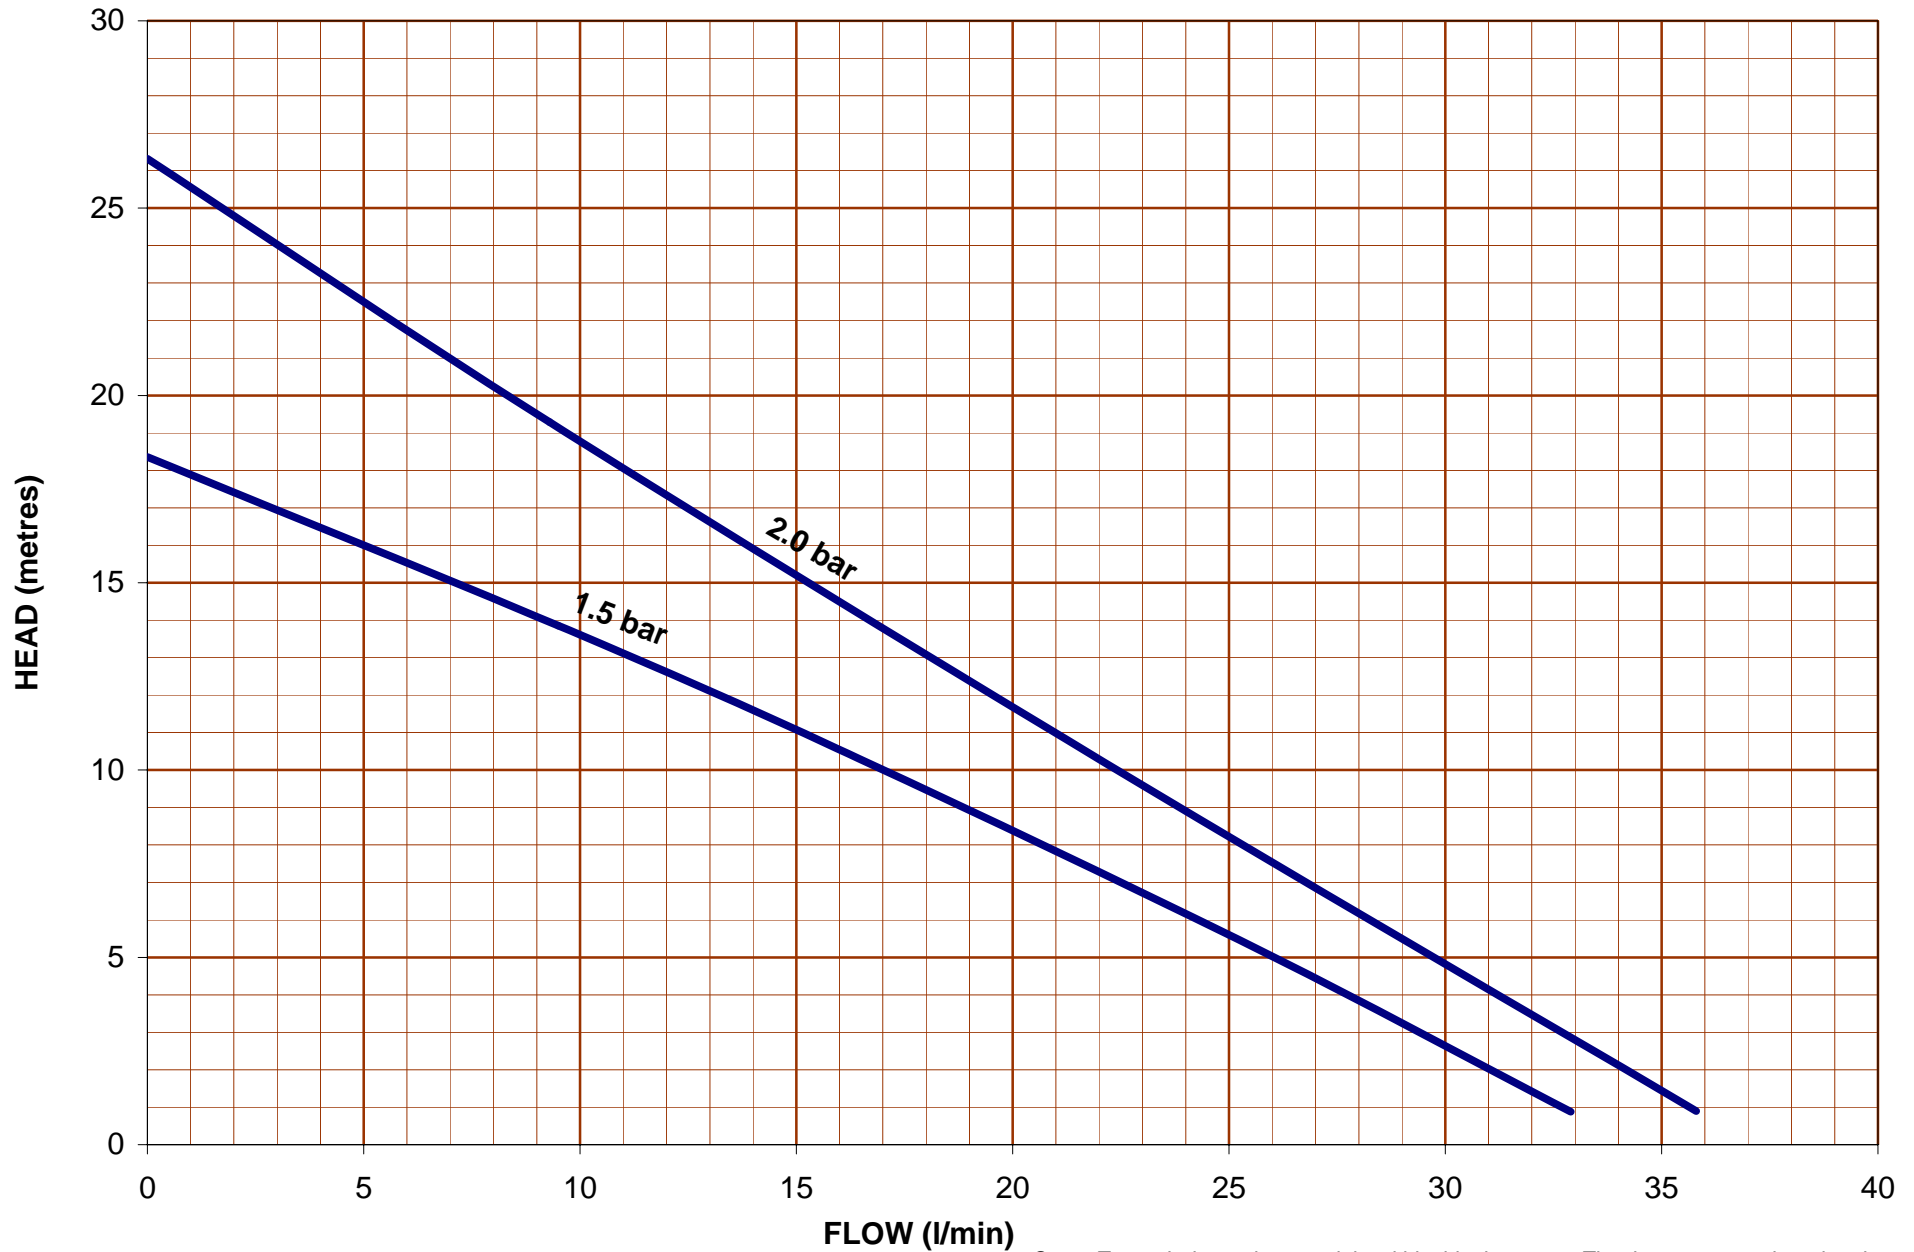

### SHOWERMATE POSITIVE TWINS (230/1/50)

Stuart Turner Ltd reserve the right to amend the document or product specifications in line with it's policy of continuous development

Stuart Turner Ltd own the copyright within this document. The document may be printed as much as reasonable for private purposes. The document must not be modified, copied, reproduced, republished or communicated in any other way, without prior written permission from Stuart Turner Ltd, Henley-on-Thames, Oxfordshire, RG9 2AD, England